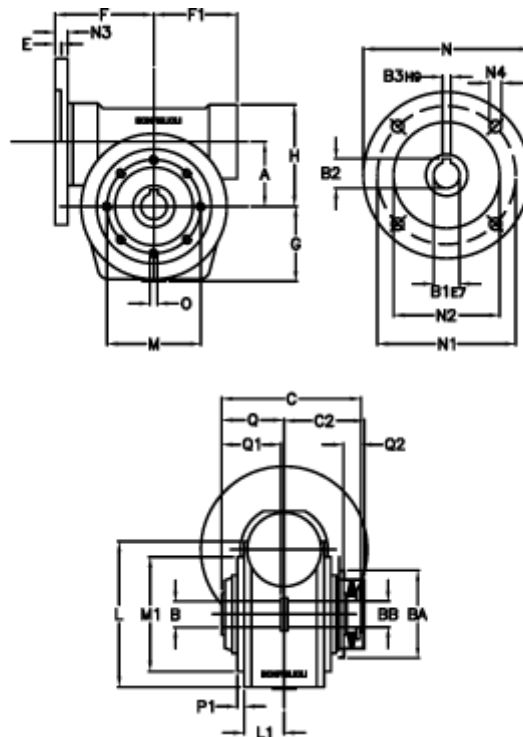

Article number: 390204902472236

Description: Worm Gear with Torque Limiter
VF 49-L2-P-24 P63B5

Measures

a = 49.50	C2 = 63,5	L1 = 36.8	O = M6x8
B = 25	Description = VF 49P-xx-63B5	m = 94	P1 = 2.5
B1 E7 = 11	E = 3.0	M1 = 68	Q = 51.0
B2 = 12.8	F = 70	N = 140	Q1 = 41
B3 H9 = 4	F1 = 63	N1 = 115	Q2 = 15
BA = 63	g = 56	N2 = 95	
BB H7 = 14	H = 80.0	N3 = 10.5	
C = 105	L = 107.5	N4 = 9,5	